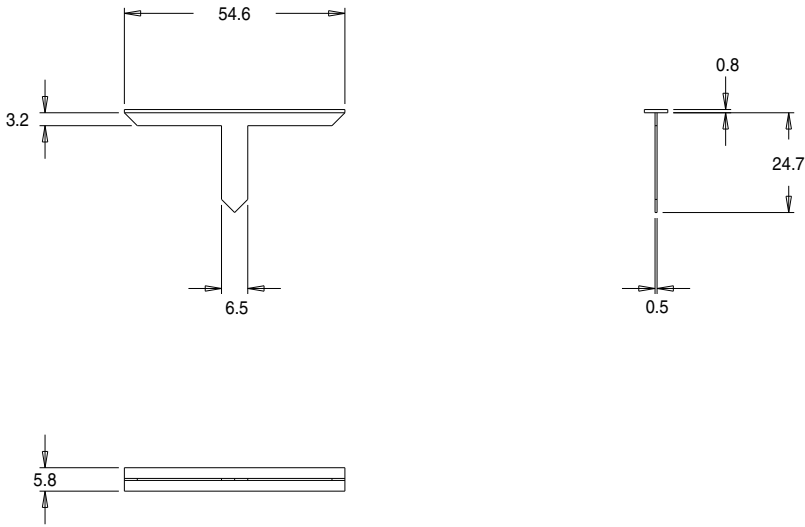

Part No. U39138  
UI39 x 13.5 'U' Range T-Piece

Dimensions in millimetres.